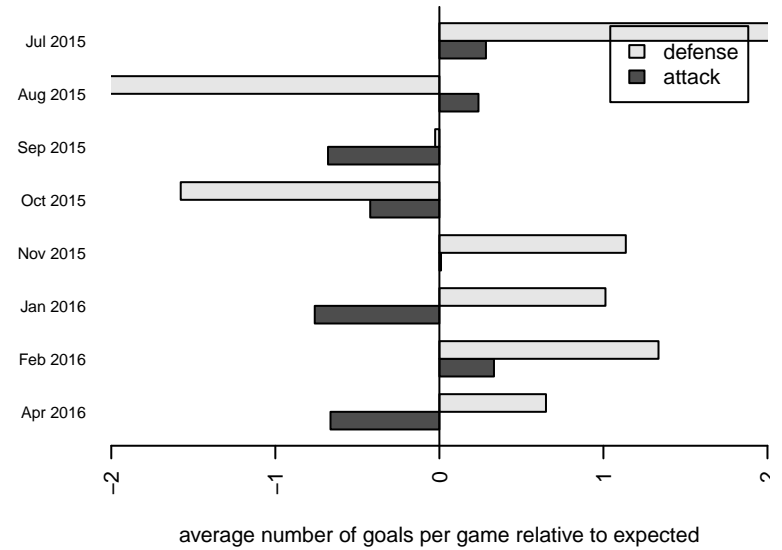

Performance relative to 13 month average