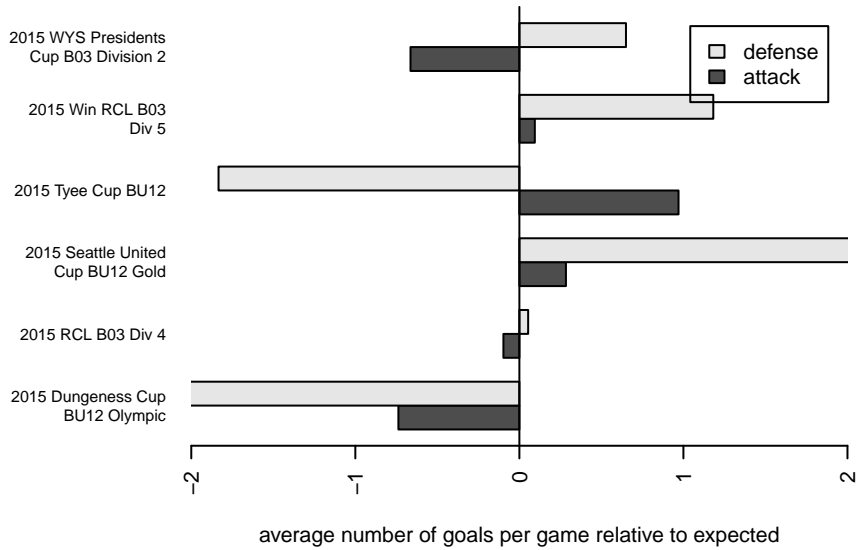

Performance relative to 13 month average