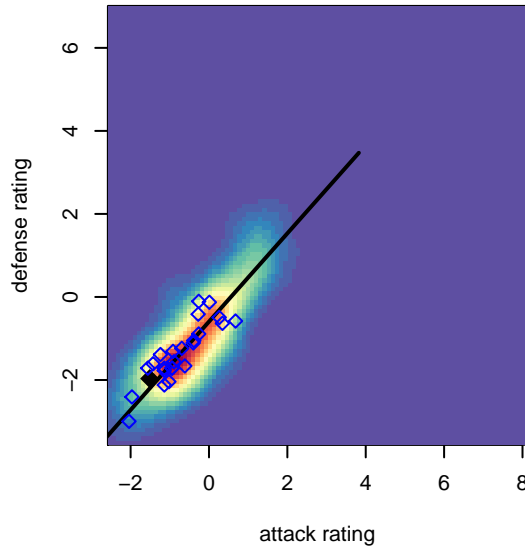

**attack and defense rating
relative to others at age
and all opponents in last 13 months**