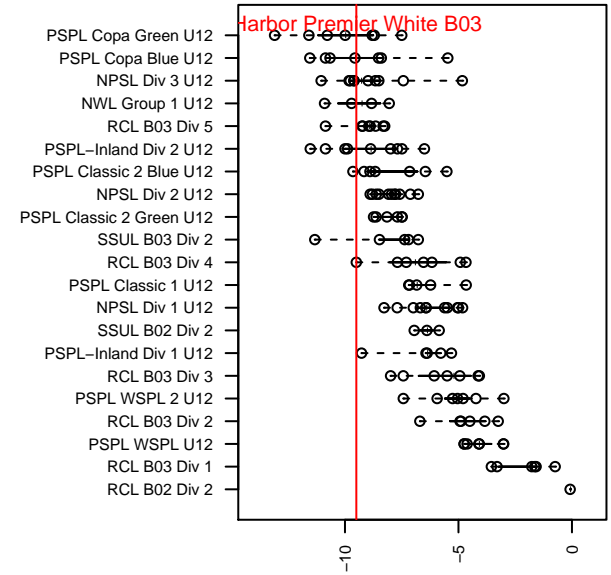

**attack and defense rating
relative to others at age
and all opponents in last 13 months**