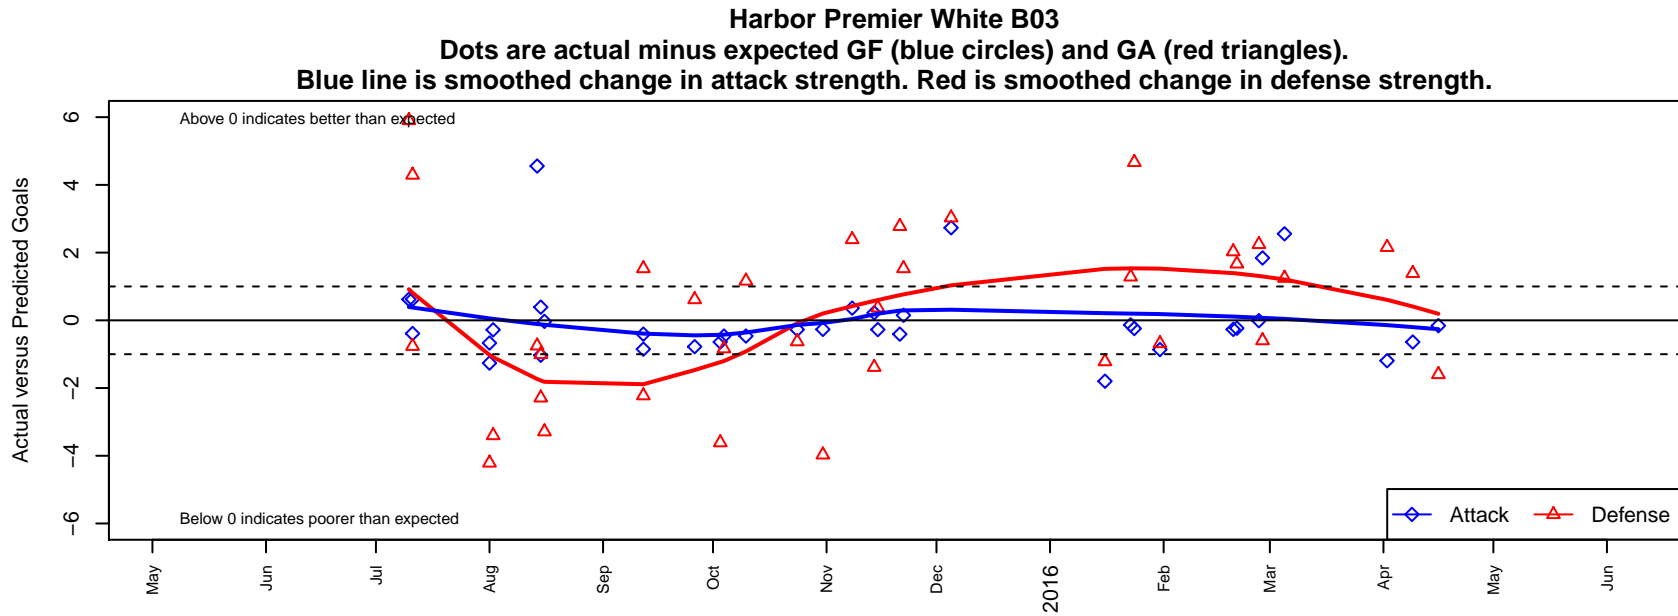

**attack and defense variance (black dot)
relative to other teams
and top 10 in region**

**attack and defense rating
relative to others at age
and all opponents in last 13 months**

Harbor Premier White B03

Harbor FC
Gig Harbor, WA
B03 total strength=299
attack=0.22 defense=0.14
fall league = RCL B03 Div 4
spr league = Win RCL B03 Div 5
notes= Meherg 2013

alt names used:
Harbor FC White
Harbor Premier B03 White B
Harbor BU12 White
Harbor B03 White
Harbor Premier B03 White B
Harbor Premier B03 White B

Venues played:
2015 Seattle United Cup BU12 Gold
2015 Dungeness Cup BU12 Olympic
2015 Tye Cup BU12
2015 RCL B03 Div 4
2015 Win RCL B03 Div 5
2015 WYS Presidents Cup B03 Division 2